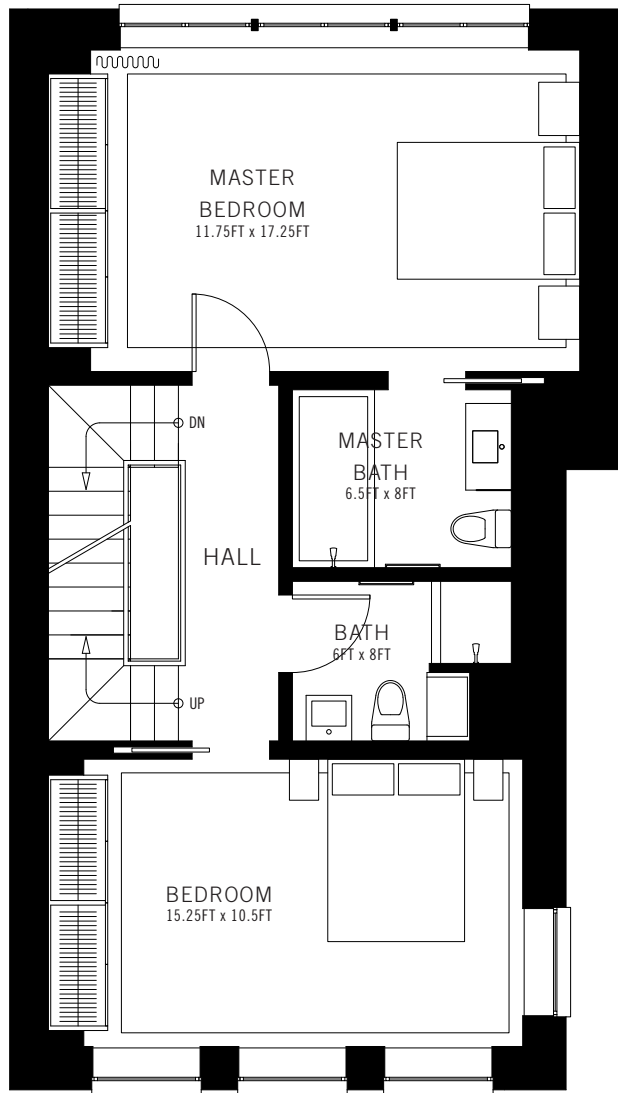

## 372 West Eleventh Street

WILLIAM REUE ARCHITECT LLC

1123 Broadway Suite 509 | New York City 10010 | [www.wreue.com](http://www.wreue.com)

**4<sup>TH</sup> FLOOR**

**ROOF TERRACE**

**BASEMENT**