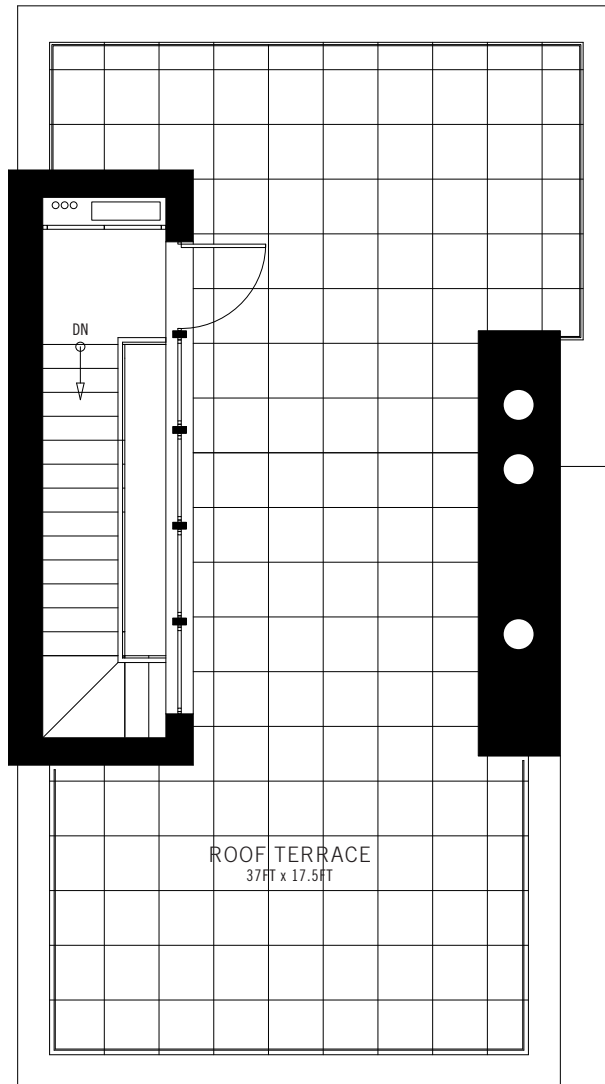

## 372 West Eleventh Street

WILLIAM REUE ARCHITECT LLC

1123 Broadway Suite 509 | New York City 10010 | [www.wreue.com](http://www.wreue.com)

**4<sup>TH</sup> FLOOR**

**ROOF TERRACE**

**BASEMENT**