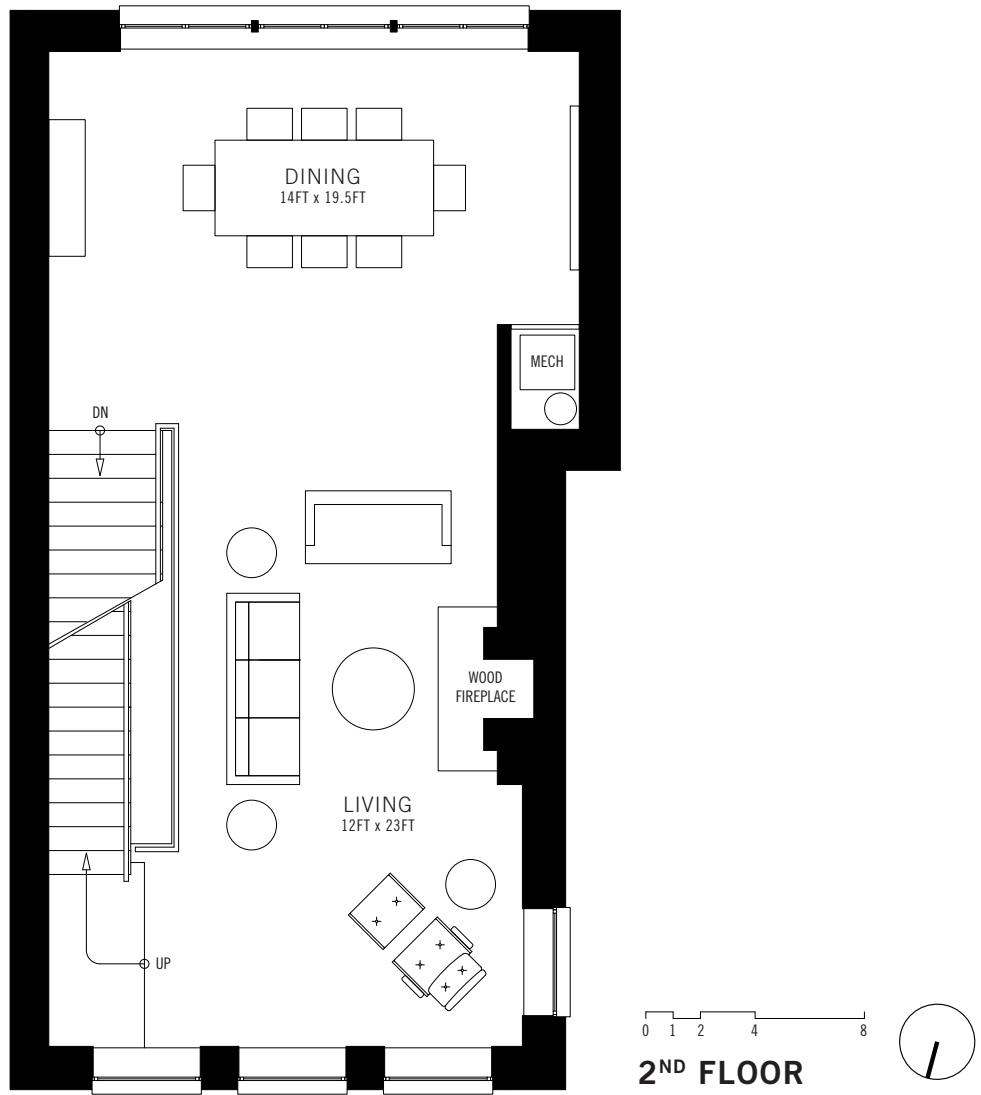

## 372 West Eleventh Street

WILLIAM REUE ARCHITECT LLC

1123 Broadway Suite 509 | New York City 10010 | [www.wreue.com](http://www.wreue.com)

**4<sup>TH</sup> FLOOR**

**ROOF TERRACE**

**BASEMENT**