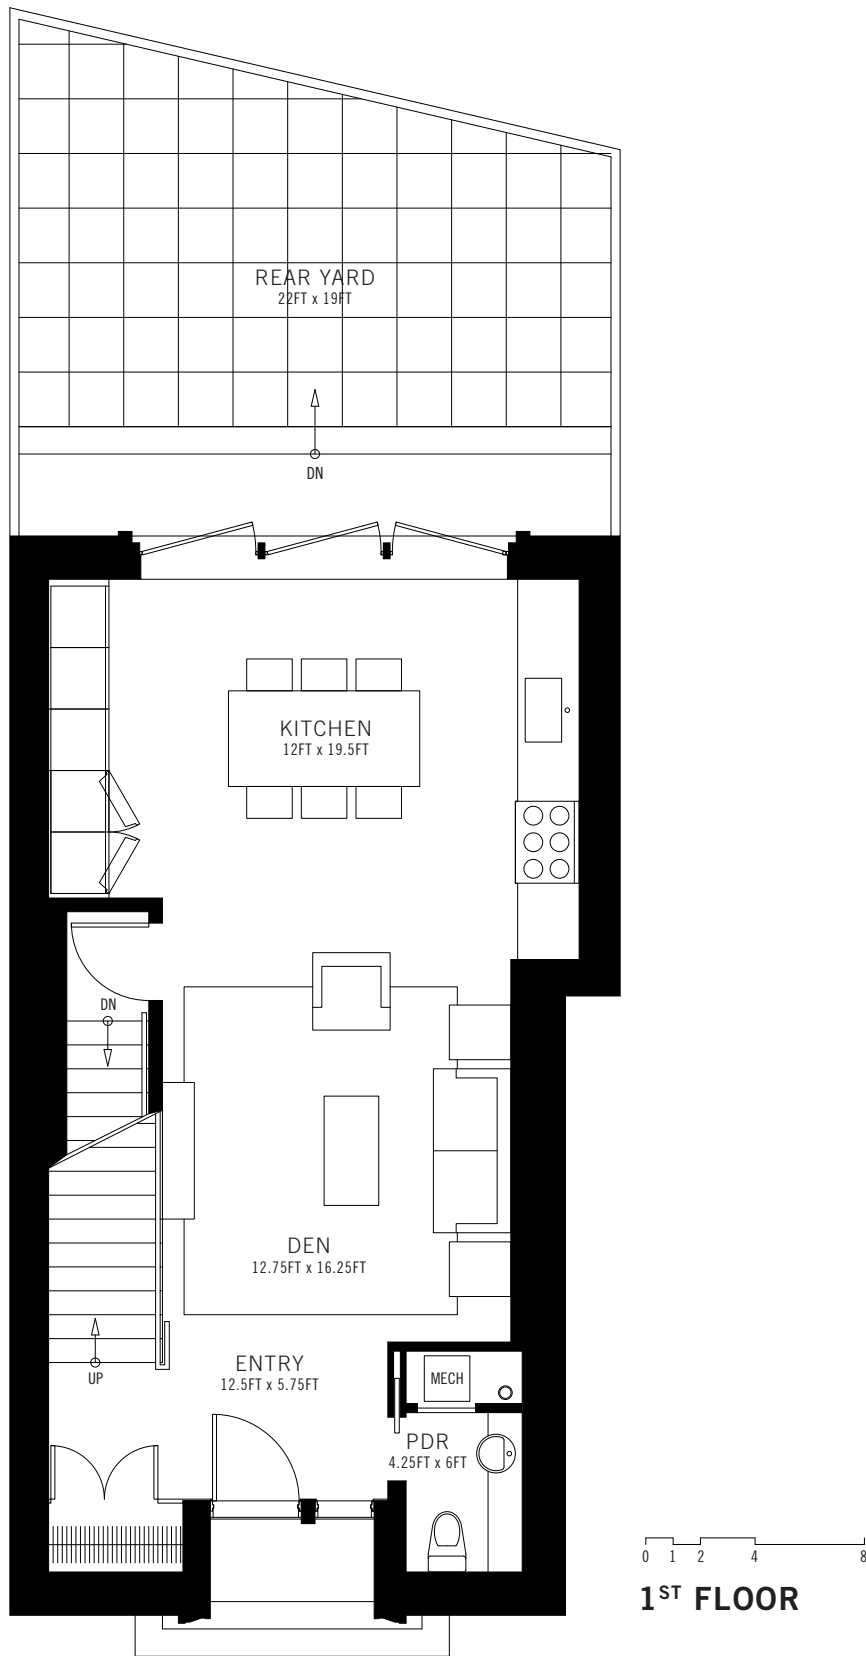

## 372 West Eleventh Street

WILLIAM REUE ARCHITECT LLC

1123 Broadway Suite 509 | New York City 10010 | [www.wreue.com](http://www.wreue.com)

**4<sup>TH</sup> FLOOR**

**ROOF TERRACE**

**BASEMENT**