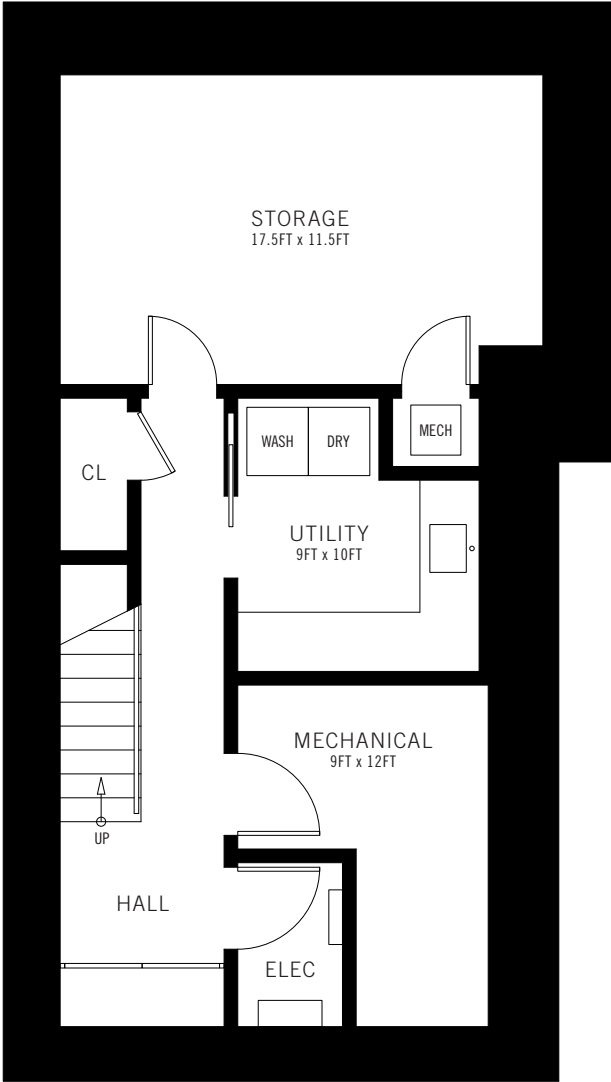

## 372 West Eleventh Street

WILLIAM REUE ARCHITECT LLC

1123 Broadway Suite 509 | New York City 10010 | [www.wreue.com](http://www.wreue.com)

**4<sup>TH</sup> FLOOR**

**ROOF TERRACE**

**BASEMENT**